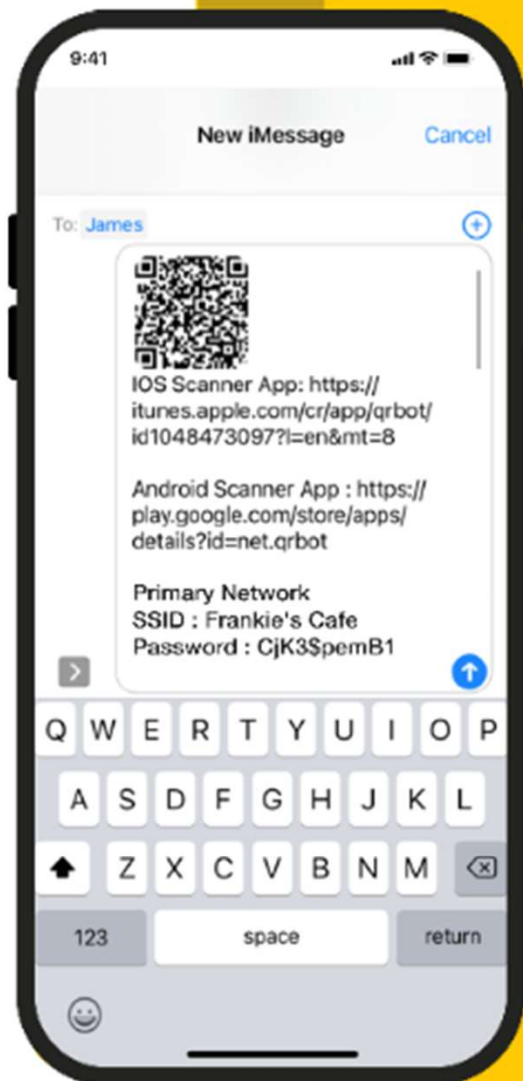

Network Name (SSID)
Williams Home

Security Type
WPA2-Personal ▼

Wi-Fi Password
..... ▼

DURATION

Endless

Custom

Start Date & Time
Jun 16, 2022 Calendar icon 9:00 PM Clock icon

End Date & Time
Jun 16, 2022 Calendar icon 9:00 PM Clock icon

Guest Network Duration

Tap Save to create your new guest network

Guest Network Duration
Tap Save to create your
new guest network

Share Your Password
Or tap Share via Text to
send it to someone

Share Your Password
Or tap Share via Text to
send it to someone

Share Your Password
Or tap Share via Text to
send it to someone

Share Your Password

You can also screenshot and print the QR code for others to scan

www.brightspeed.com