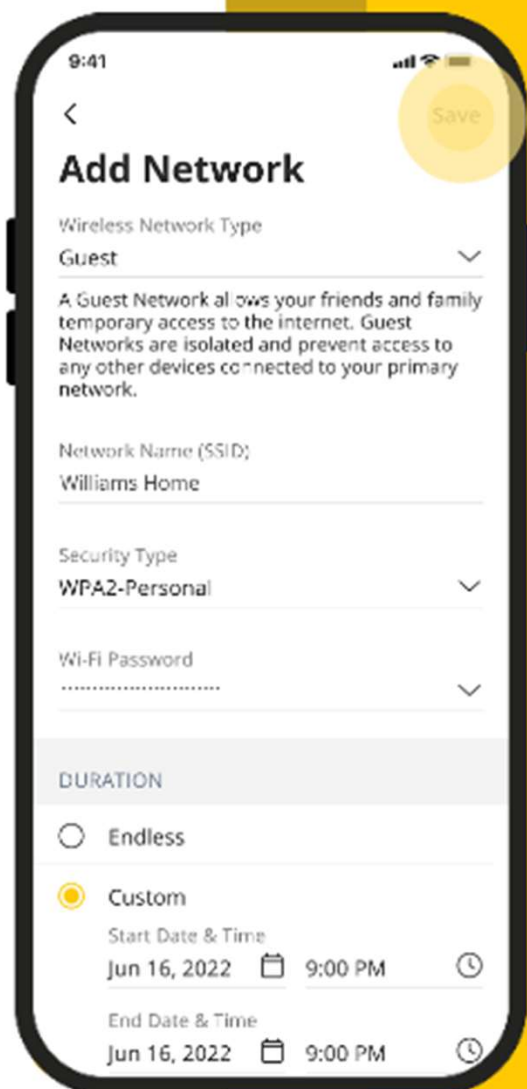

9:41 Signal strength icons Battery icon

< Save

Add Network

Wireless Network Type
Guest ▼

A Guest Network allows your friends and family temporary access to the internet. Guest Networks are isolated and prevent access to any other devices connected to your primary network.

Guest Network Duration

Select Custom if you want to enable the network for a set period

9:41 Signal strength icons Battery icon

< Save

Add Network

Wireless Network Type
Guest ▼

A Guest Network allows your friends and family temporary access to the internet. Guest Networks are isolated and prevent access to any other devices connected to your primary network.

Network Name (SSID)
Williams Home

Security Type
WPA2-Personal ▼

Wi-Fi Password
..... ▼

DURATION

Endless

Custom

Start Date & Time
Jun 16, 2022 Calendar icon 9:00 PM Clock icon

End Date & Time
Jun 16, 2022 Calendar icon 9:00 PM Clock icon

Guest Network Duration

Tap Save to create your new guest network

Guest Network Duration
Tap Save to create your
new guest network

Share Your Password
Or tap Share via Text to
send it to someone

Share Your Password
Or tap Share via Text to
send it to someone