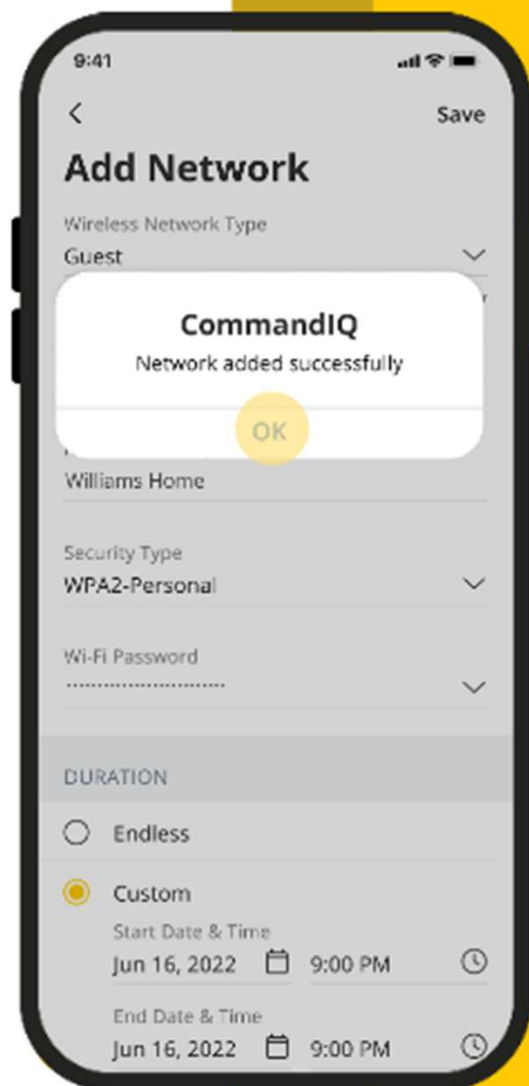

9:41 Signal strength icons Battery icon

< Save

Add Network

Wireless Network Type
Guest ▼

A Guest Network allows your friends and family temporary access to the internet. Guest Networks are isolated and prevent access to any other devices connected to your primary network.

Guest Network Duration

Select Custom if you want to enable the network for a set period

9:41 Signal strength icons Battery icon

< Save

Add Network

Wireless Network Type
Guest ▼

A Guest Network allows your friends and family temporary access to the internet. Guest Networks are isolated and prevent access to any other devices connected to your primary network.

Network Name (SSID)
Williams Home

Security Type
WPA2-Personal ▼

Wi-Fi Password
..... ▼

DURATION

Endless

Custom

Start Date & Time
Jun 16, 2022 Calendar icon 9:00 PM Clock icon

End Date & Time
Jun 16, 2022 Calendar icon 9:00 PM Clock icon

Guest Network Duration

Tap Save to create your new guest network

Guest Network Duration
Tap Save to create your
new guest network

Share Your Password
Or tap Share via Text to
send it to someone

Share Your Password
Or tap Share via Text to
send it to someone