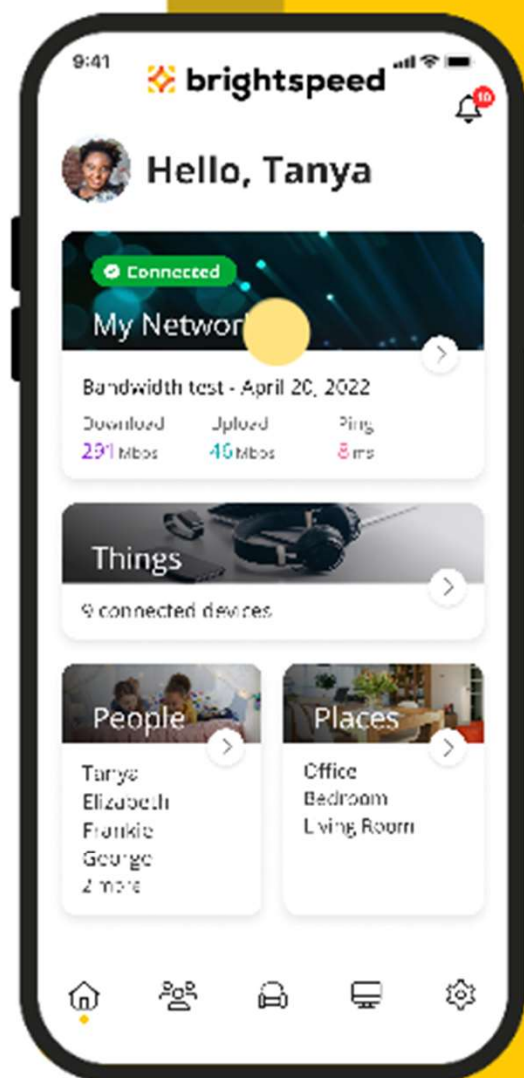

Setting up a Guest Network

Guest Network

Tap My Network from the Dashboard

Add Guest Network

Tap the '+' button to create a new Wi-Fi network

Setup Guest Network

Enter a name for your guest network

9:41 Signal strength icons Battery icon

< Save

Add Network

Wireless Network Type
Guest ▼

A Guest Network allows your friends and family temporary access to the internet. Guest Networks are isolated and prevent access to any other devices connected to your primary network.

Network Name (SSID)
Williams Home

Security Type
WPA2-Personal ▼

Wi-Fi Password ▼

DURATION

Endless

Custom

Select a Security Type

Enter a Wi-Fi password if you selected a Security Type

9:41 Signal strength icons Battery icon

< Save

Add Network

Wireless Network Type
Guest ▼

A Guest Network allows your friends and family temporary access to the internet. Guest Networks are isolated and prevent access to any other devices connected to your primary network.