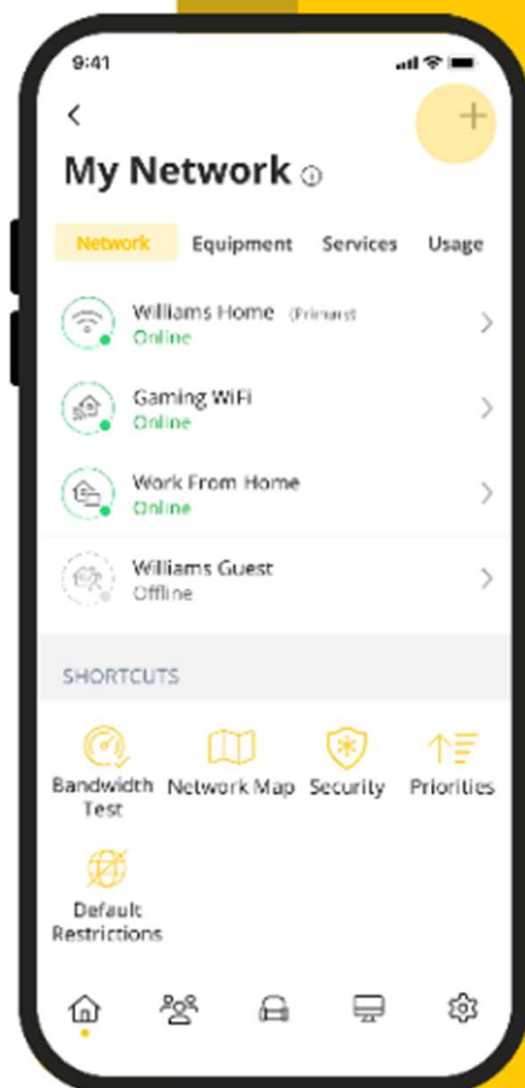

Setting up a Guest Network

Guest Network

Tap My Network from the Dashboard

Add Guest Network

Tap the '+' button to create a new Wi-Fi network

Setup Guest Network

Enter a name for your guest network

9:41 Signal strength icons Battery icon

< Save

Add Network

Wireless Network Type
Guest ▼

A Guest Network allows your friends and family temporary access to the internet. Guest Networks are isolated and prevent access to any other devices connected to your primary network.

Network Name (SSID)
Williams Home

Security Type
WPA2-Personal ▼

Wi-Fi Password ▼

DURATION

Endless

Custom

Select a Security Type

Enter a Wi-Fi password if you selected a Security Type

9:41 Signal strength icons Battery icon

< Save

Add Network

Wireless Network Type
Guest ▼

A Guest Network allows your friends and family temporary access to the internet. Guest Networks are isolated and prevent access to any other devices connected to your primary network.