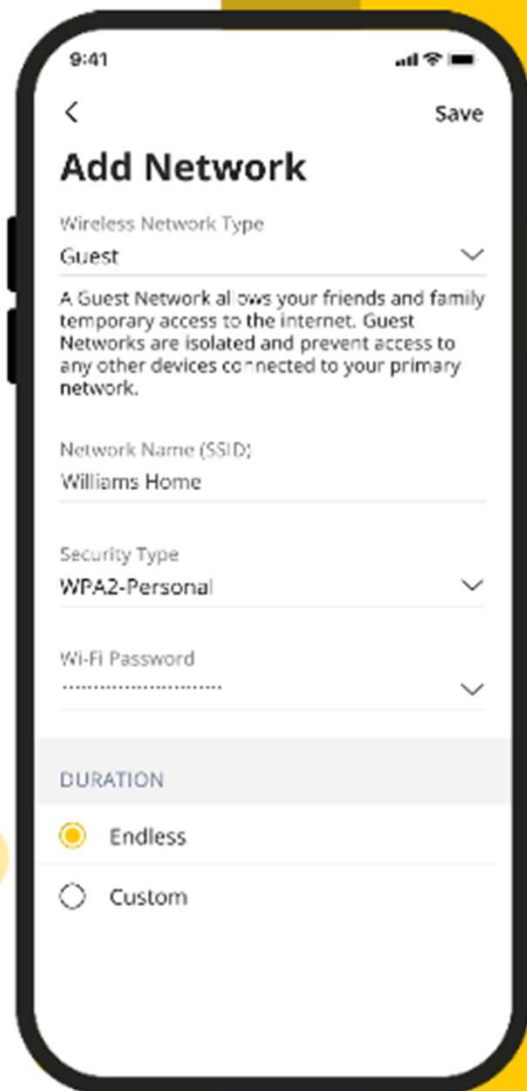

9:41 Signal strength icons Battery icon

< Save

Add Network

Wireless Network Type
Guest ▼

A Guest Network allows your friends and family temporary access to the internet. Guest Networks are isolated and prevent access to any other devices connected to your primary network.

Network Name (SSID)
Williams Home

Security Type
WPA2-Personal ▼

Wi-Fi Password
..... ▼

DURATION

Endless

Custom

Guest Network Duration

Select Custom if you want to enable the network for a set period

Guest Network Duration

Select Custom if you want to enable the network for a set period

9:41 Signal strength icons Battery icon

< Save

Add Network

Wireless Network Type
Guest ▼

A Guest Network allows your friends and family temporary access to the internet. Guest Networks are isolated and prevent access to any other devices connected to your primary network.