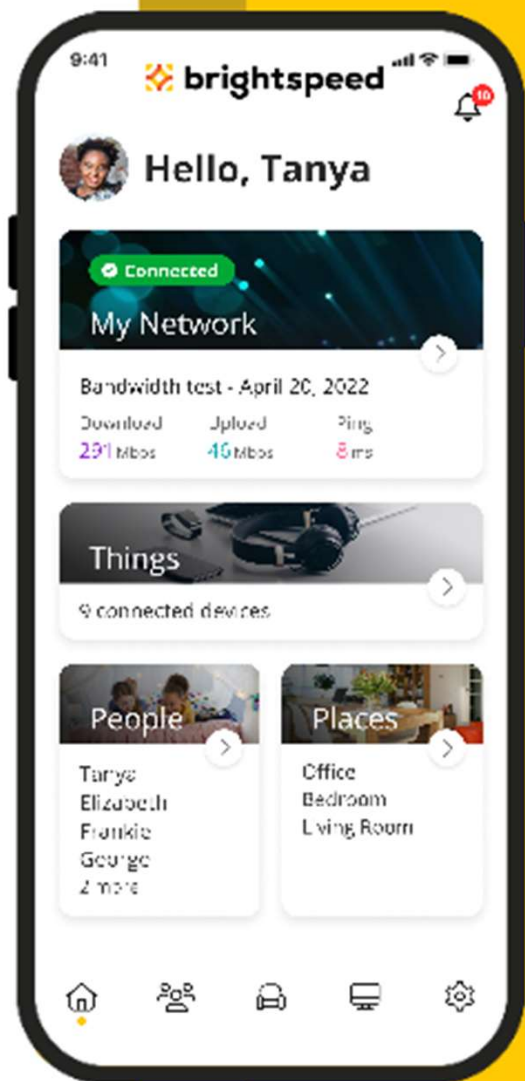

Setting up a Guest Network

Guest Network

Tap My Network from the Dashboard

Add Guest Network

Tap the '+' button to create a new Wi-Fi network

Setup Guest Network

Enter a name for your guest network

9:41 Signal strength icons Battery icon

< Save

Add Network

Wireless Network Type
Guest ▼

A Guest Network allows your friends and family temporary access to the internet. Guest Networks are isolated and prevent access to any other devices connected to your primary network.

Network Name (SSID)
Williams Home

Security Type
WPA2-Personal ▼

Wi-Fi Password ▼

DURATION

Endless

Custom

Select a Security Type

Enter a Wi-Fi password if you selected a Security Type

9:41 Signal strength icons Battery icon

< Save

Add Network

Wireless Network Type
Guest ▼

A Guest Network allows your friends and family temporary access to the internet. Guest Networks are isolated and prevent access to any other devices connected to your primary network.