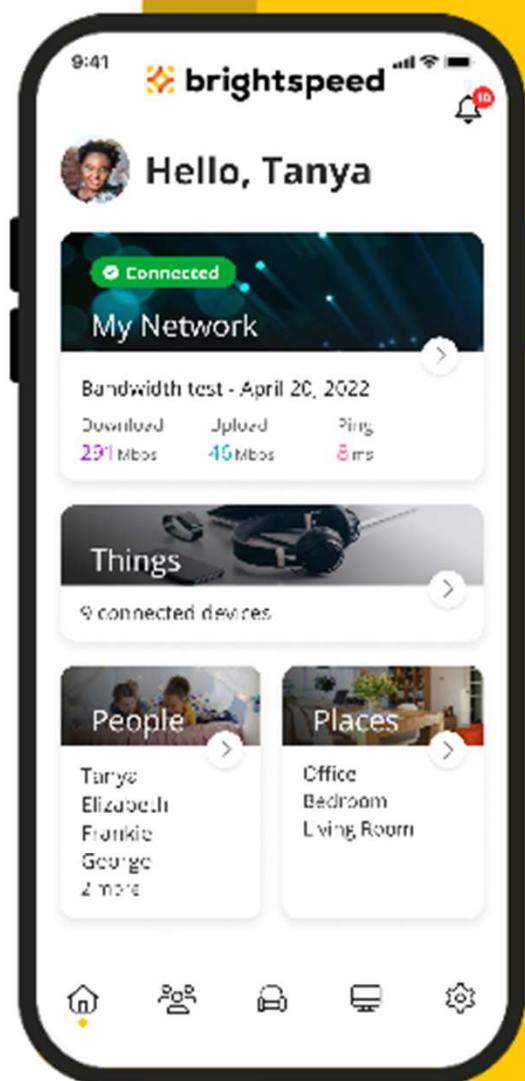

# Share Your Wi-Fi Guest Password

Share Your Password  
Tap My Network from  
the Dashboard

Share Your Password  
Tap your Guest Wi-Fi  
network

Share Your Password  
Tap Share Network

## Share Your Password

The QR code can be scanned from your phone

Share Your Password  
Or tap Share via Text to  
send it to someone

Share Your Password  
Or tap Share via Text to  
send it to someone