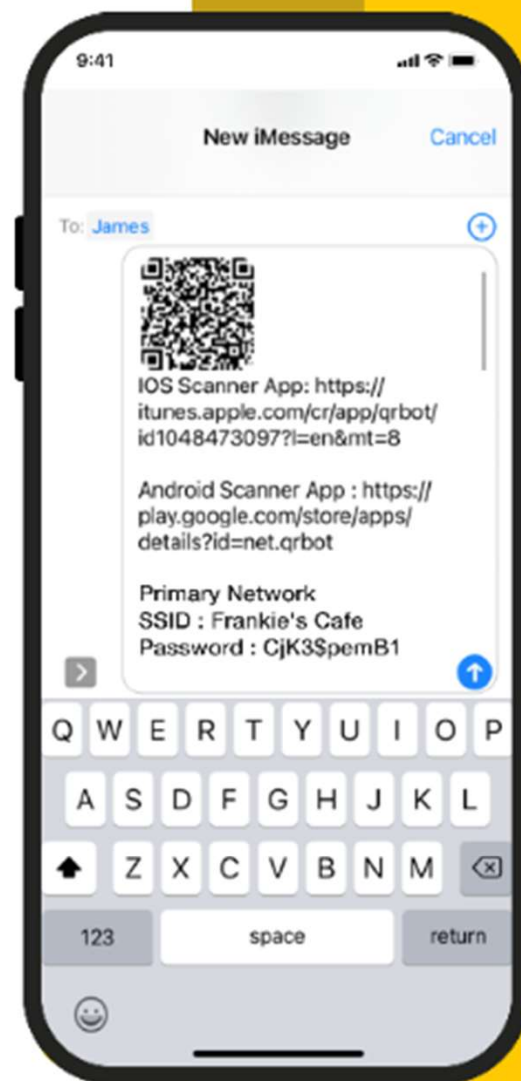

# Share Your Wi-Fi Guest Password

Share Your Password  
Tap My Network from  
the Dashboard

Share Your Password  
Tap your Guest Wi-Fi  
network

Share Your Password  
Tap Share Network

## Share Your Password

The QR code can be scanned from your phone

Share Your Password  
Or tap Share via Text to  
send it to someone

Share Your Password  
Or tap Share via Text to  
send it to someone

## Share Your Password

You can also screenshot and print the QR code for others to scan

[www.brightspeed.com](http://www.brightspeed.com)