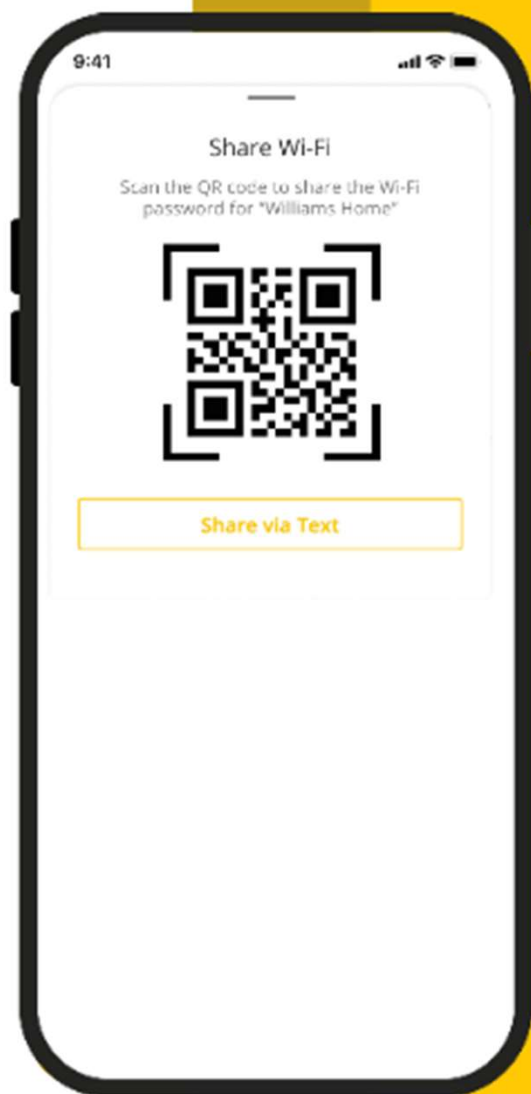

Share Your Password

You can also screenshot and print the QR code for others to scan