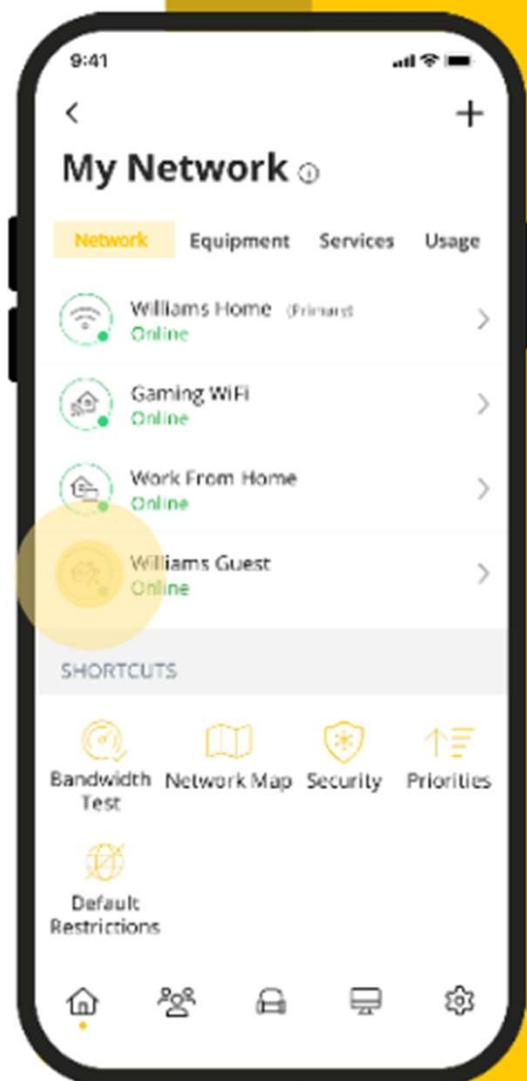

# Share Your Wi-Fi Guest Password

Share Your Password  
Tap My Network from  
the Dashboard

Share Your Password  
Tap your Guest Wi-Fi  
network

Share Your Password  
Tap Share Network

## Share Your Password

The QR code can be scanned from your phone

Share Your Password  
Or tap Share via Text to  
send it to someone

Share Your Password  
Or tap Share via Text to  
send it to someone