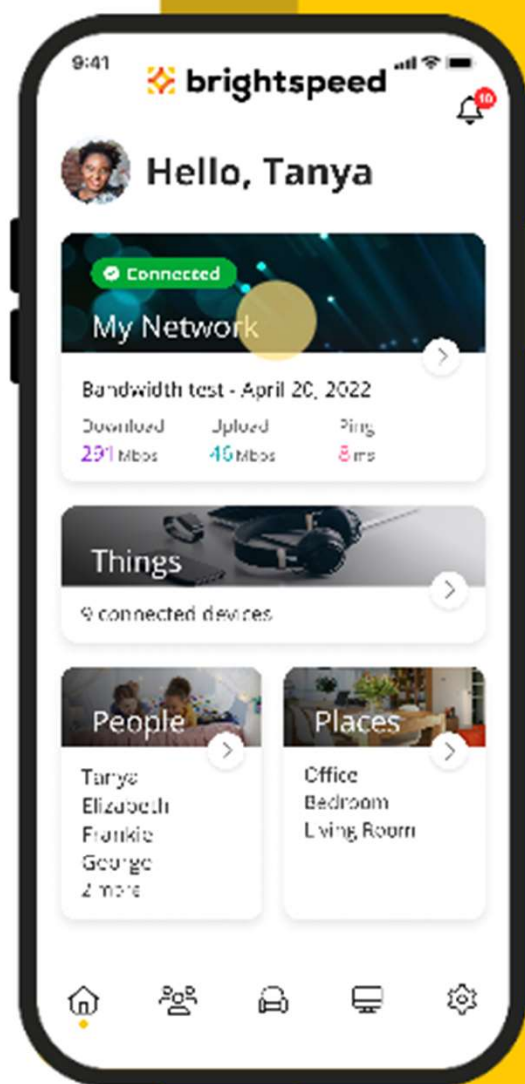

# Share Your Wi-Fi Guest Password

Share Your Password  
Tap My Network from  
the Dashboard

Share Your Password  
Tap your Guest Wi-Fi  
network

Share Your Password  
Tap Share Network

## Share Your Password

The QR code can be scanned from your phone

Share Your Password  
Or tap Share via Text to  
send it to someone

Share Your Password  
Or tap Share via Text to  
send it to someone